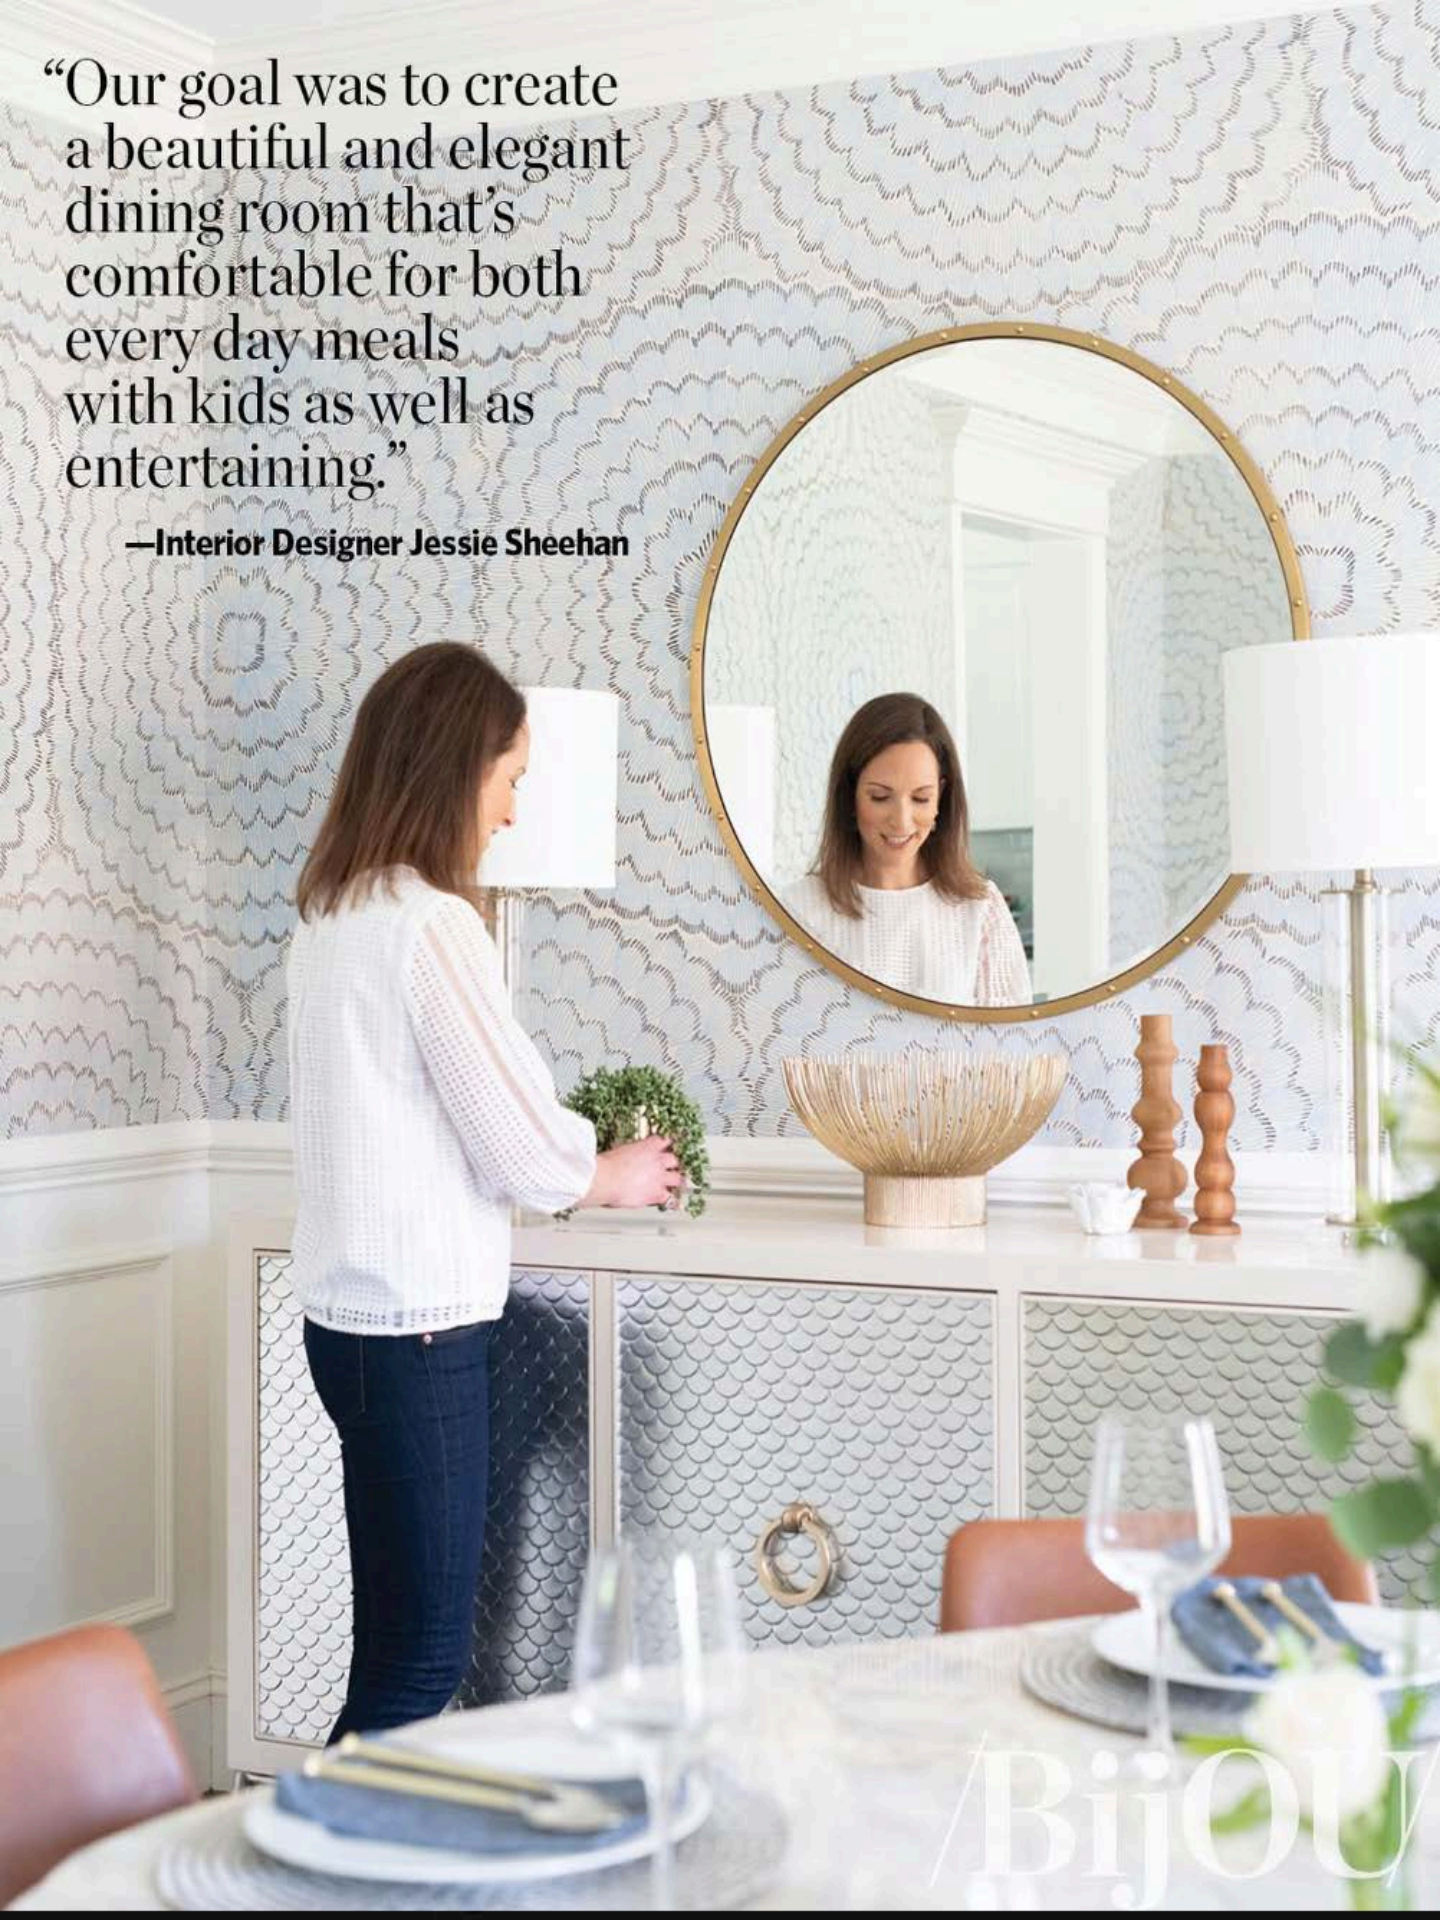

**INTERIOR DESIGN**

JESSIE SHEEHAN INTERIORS

**PHOTOGRAPHY**

JESSICA DELANEY

ELK,  
Cielo  
chandelier  
@elklightinginc

Arhaus,  
table + chairs  
@arhaus

COMFORT  
+ ELEGANCE

Bijou

“Our goal was to create a beautiful and elegant dining room that’s comfortable for both every day meals with kids as well as entertaining.”

—Interior Designer Jessie Sheehan

/BijOU

Schumacher,  
Indian Arbore